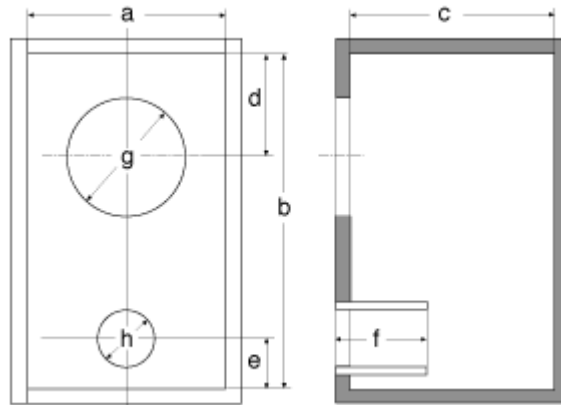

**Recommended Bass Reflex Type Enclosure
for Full Range FOSTEX Components**

	FE83 FE87	FE103 FE107	FE127	FE164 FE167	FE204 FE207
a	135mm 5.31"	134mm 5.27"	175mm 6.88"	250mm 9.84"	300mm 11.81"
b	225mm 8.85"	270mm 10.62"	295mm 11.61"	420mm 16.53"	550mm 21.65"
c	135mm 5.31"	171mm< 6.73"	180mm 7.08"	240mm 9.44"	280mm 11.02"
d	60mm 2.36"	75mm 2.95"	90mm 3.54"	140mm 5.51"	150mm 5.90"
e	50mm 1.96"	50mm 1.96"	50mm 1.96"	85mm 3.34"	85mm 3.34"
f	30mm 1.18"	88mm 3.46"	80mm 3.14"	20mm 0.78"	55mm 2.16"
g	Ø72mm Ø2.83"	Ø93mm Ø3.66"	Ø104mm Ø4.09"	Ø146mm Ø5.74"	Ø185mm Ø7.28"
h	Ø30mm Ø1.18"	Ø50mm Ø1.96"	Ø50mm Ø1.96"	Ø50mm Ø1.96"	Ø80mm Ø3.14"
Cubic Capacity	4 litre	6 litre	10 litre	25 litre	45 litre
Board Thickness	12mm 0.47"	12mm 0.47"	15mm 0.59"	18mm 0.70"	21mm 0.82"