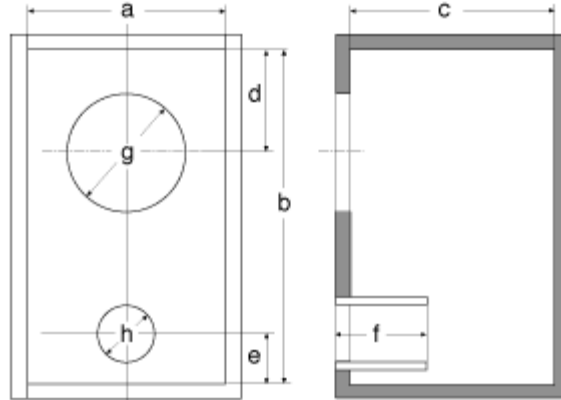

Recommended Bass Reflex Type Enclosures for Full Range FOSTEX Components

	FX120 FF125K	FX200	FF165K	FF225K	F120A	F200A
a	175mm 6.88"	250mm 9.84"	250mm 9.84"	300mm 11.81"	180mm 7.08"	300mm 11.81"
b	295mm 11.61"	420mm 16.53"	420mm 16.53"	550mm 21.65"	295mm 11.61"	550mm 21.6"
c	180mm 7.08"	240mm 9.44"	240mm 9.44"	280mm 11.02"	180mm 7.08"	280mm 11.02"
d	90mm 3.54"	120mm 4.72"	120mm 4.72"	150mm 5.90"	105mm 4.13"	150mm 5.90"
e	45mm 1.77"	120mm 4.72"	140mm 5.51"	85mm 3.34"	60mm 2.36"	85mm 3.34"
f	80mm 3.14"	70mm 2.75"	20mm 0.78"	110mm 4.33"	80mm 3.14"	140mm 5.51"
g	Ø104mm Ø4.09"	Ø183mm Ø7.20"	Ø146mm Ø5.74"	Ø185mm Ø7.28"	Ø104mm Ø4.09"	Ø183mm Ø7.20"
h	Ø50mm Ø1.96"	Ø50mm Ø1.96"	Ø50mm Ø1.96"	Ø80mm Ø3.14"	Ø50mm Ø1.96"	Ø80mm Ø3.14"
Cubic Capacity	10 litre	25 litre	25 litre	45 litre	10 litre	45 litre
Board Thickness	15mm 0.59"	18mm 0.70"	18mm 0.70"	21mm 0.82"	15mm 0.59"	18mm 0.70"