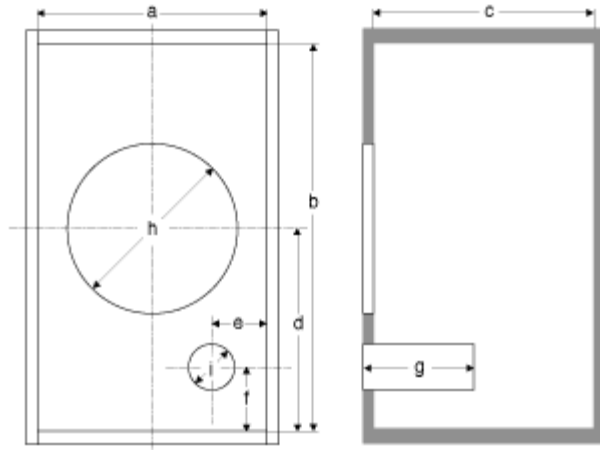

Recommended Bass Reflex Type Enclosures for FOSTEX Woofer Units

	FW208N	FW305	FW405	FW127	FW187	FW168HP
a	250mm 9.84"	355mm 13.97"	456mm 17.95"	180mm 7.08"	230mm 9.05"	184mm 7.24"
b	420mm 16.53"	700mm 27.55"	685mm 26.96"	295mm 11.61"	410mm 16.14"	344mm 13.54"
c	240mm 9.44"	308mm 12.12"	364mm 14.33"	180mm 7.08"	235mm 9.25"	194mm 7.63"
d	220mm 8.66"	300mm 11.81"	345mm 13.58"	190mm 7.48"	270mm 10.62"	185mm 7.28"
e	60mm 2.36"	70mm 2.75"	80mm 3.14"	40mm 1.57"	50mm 1.96"	38mm 1.49"
f	70mm 2.75"	80mm 3.14"	80mm 3.14"	60mm 2.36"	90mm 3.54"	57mm 2.24"
g	110mm 4.33"	180mm 7.08"	180mm 7.08"	80mm 3.14"	99mm 3.89"	180mm 7.08"
h	Ø750mm Ø29.52"	Ø280mm Ø11.02"	Ø357mm Ø14.05"	Ø104mm Ø4.09"	Ø183mm Ø7.20"	Ø151mm Ø5.94"
i	Ø50mm Ø1.96"	Ø80mm Ø3.14"	Ø100mm Ø3.93"	Ø50mm Ø1.96"	Ø70mm Ø2.75"	Ø50mm Ø1.96"
Cubic Capacity	25 litre	75 litre	100 litre	10 litre	22 litre	11 litre
Board Thickness	18mm 0.70"	21mm 0.82"	21mm 0.82"	15mm 0.59"	18mm 0.70"	15mm 0.59"